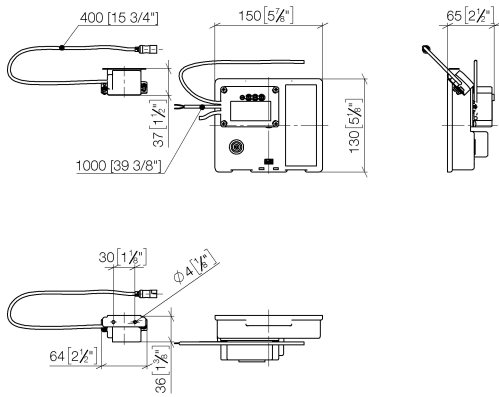

Required miscellaneous

eSET Touchfree Basin mixer with temperature setting for combining with wall-mounted fittings - 35 741 970-90 0010

- max. recess depth 125 mm
- min. recess depth 90 mm

Recommended miscellaneous

Extension for Touchfree 500 mm - 12 765 970 90

Required miscellaneous

eSET Touchfree Basin mixer with temperature setting for combining with free-standing fittings - 35 740 970-90 0010

42 765 970 90

mm [inches]